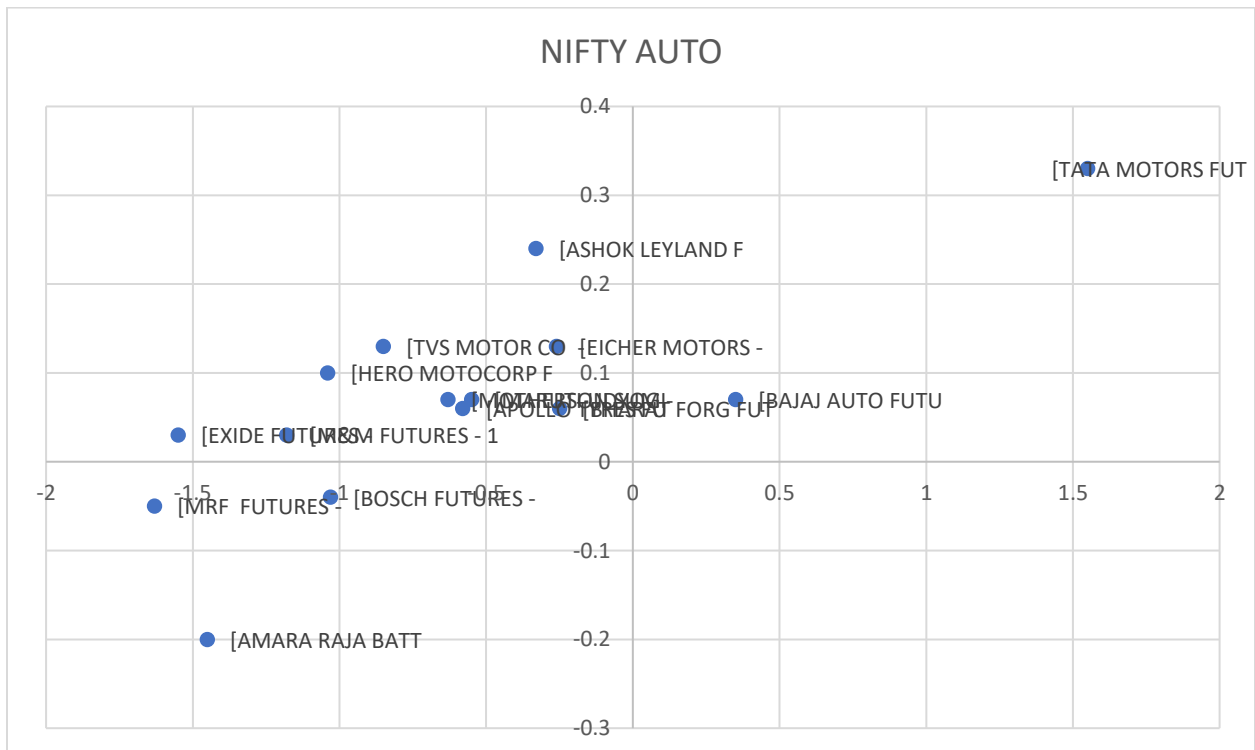

SECTOR ANALYSIS FOR 22ND APRIL – 26TH APRIL 2019 – EXCLUSIVELY FOR YOUTUBE VIEWERS OF SPEAKING TECHNICALLY.

SPEAKING TECHNICALLY - YOUTUBE