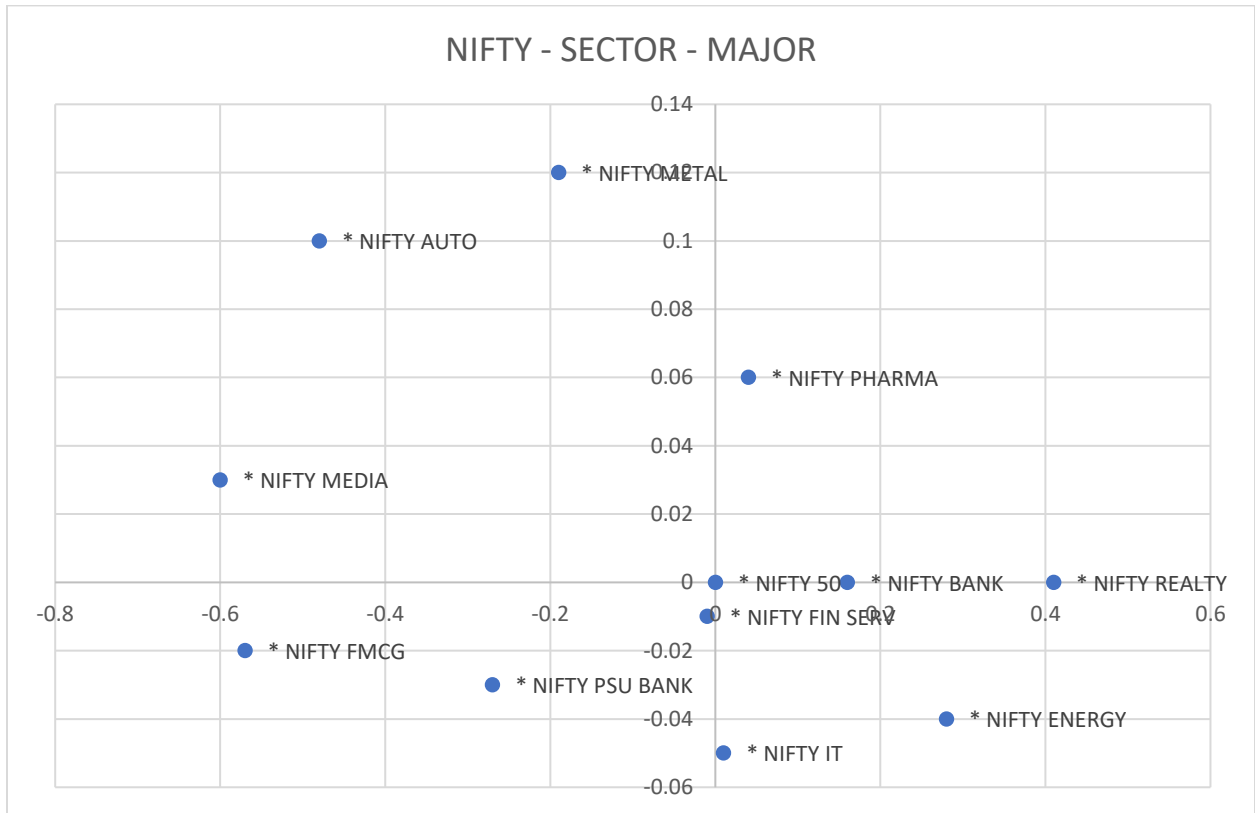

SECTOR ANALYSIS FOR 22ND APRIL – 26TH APRIL 2019 – EXCLUSIVELY FOR YOUTUBE VIEWERS OF SPEAKING TECHNICALLY.