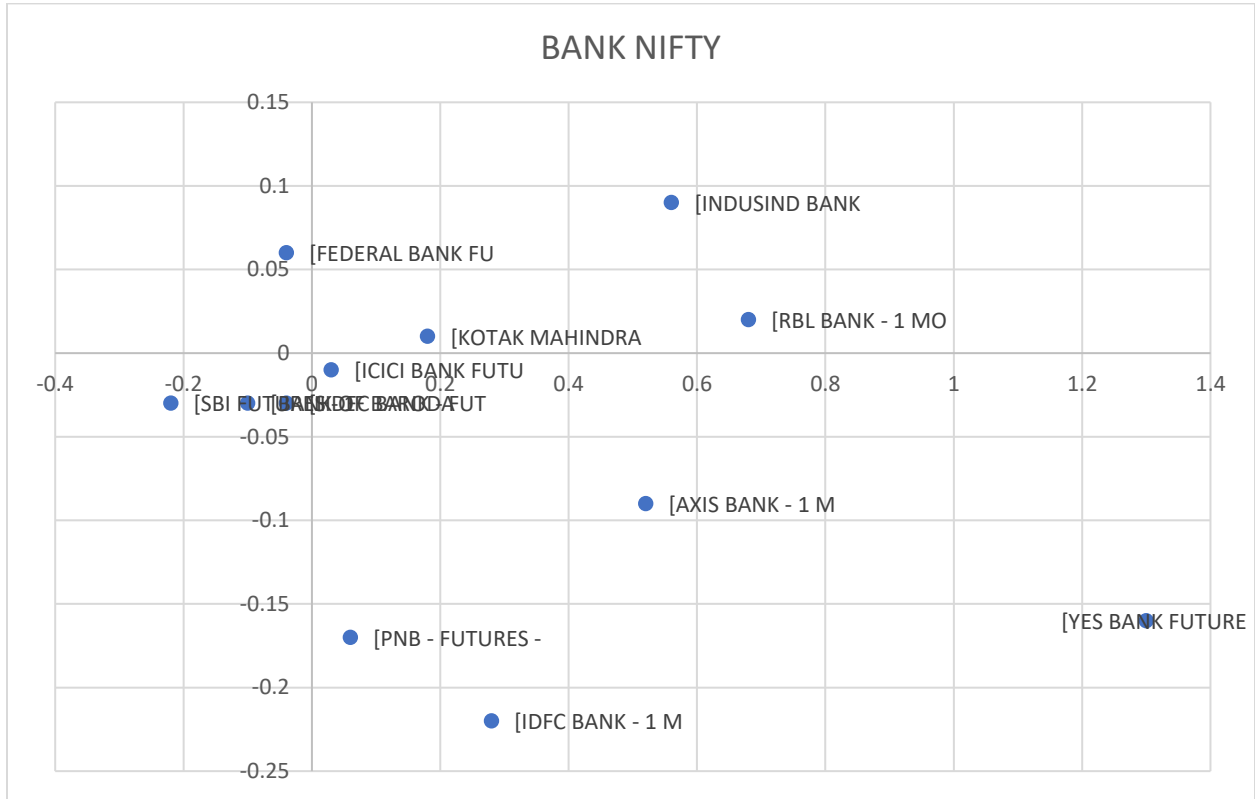

SPEAKING TECHNICALLY - VOLITURE

SECTOR ANALYSIS FOR 22ND APRIL – 26TH APRIL 2019 – EXCLUSIVELY FOR YOUTUBE VIEWERS OF SPEAKING TECHNICALLY.

SPEAKING TECHNICALLY - YOUTUBE

SECTOR ANALYSIS FOR 22ND APRIL – 26TH APRIL 2019 – EXCLUSIVELY FOR YOUTUBE VIEWERS OF SPEAKING TECHNICALLY.