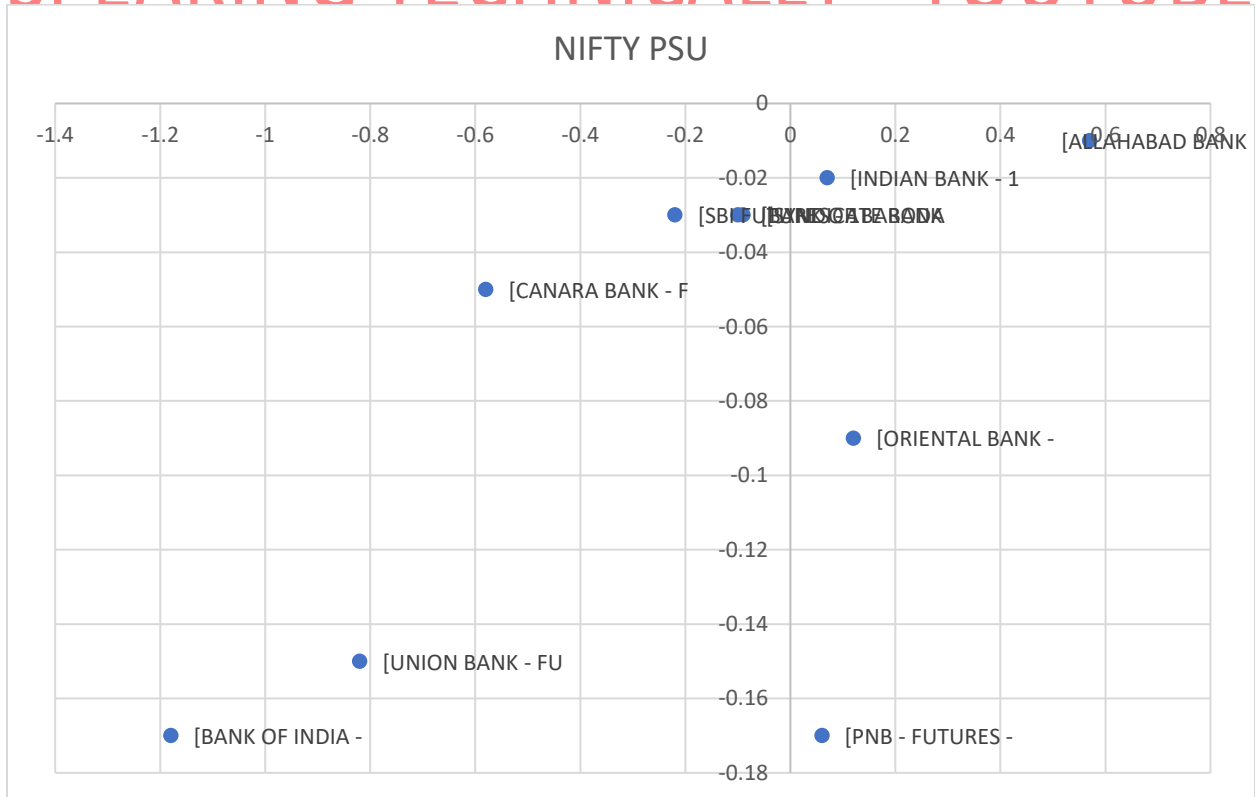

SECTOR ANALYSIS FOR 22ND APRIL – 26TH APRIL 2019 – EXCLUSIVELY FOR YOUTUBE VIEWERS OF SPEAKING TECHNICALLY.

SPEAKING TECHNICALLY - YOUTUBE

SECTOR ANALYSIS FOR 22ND APRIL – 26TH APRIL 2019 – EXCLUSIVELY FOR YOUTUBE VIEWERS OF SPEAKING TECHNICALLY.

SPEAKING TECHNICALLY - VOLITURE

SECTOR ANALYSIS FOR 22ND APRIL – 26TH APRIL 2019 – EXCLUSIVELY FOR YOUTUBE VIEWERS OF SPEAKING TECHNICALLY.

SPEAKING TECHNICALLY - YOUTUBE

SECTOR ANALYSIS FOR 22ND APRIL – 26TH APRIL 2019 – EXCLUSIVELY FOR YOUTUBE VIEWERS OF SPEAKING TECHNICALLY.