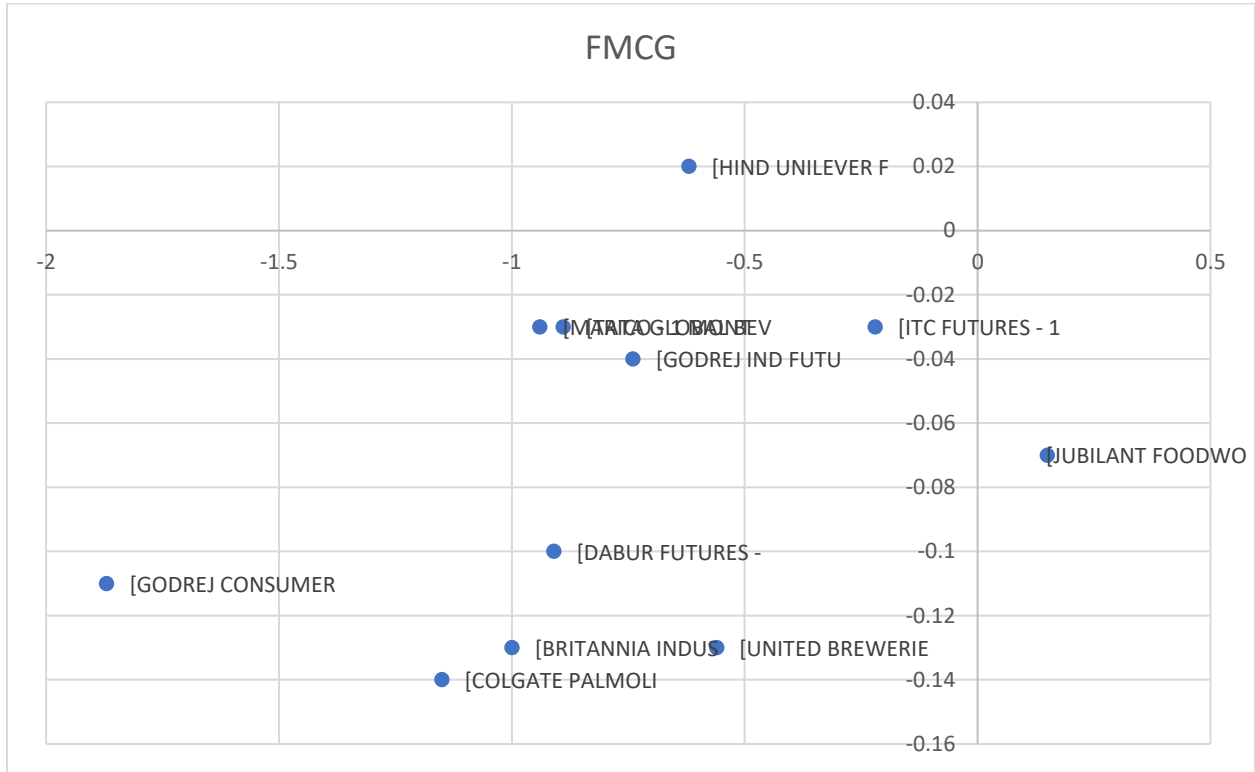

SECTOR ANALYSIS FOR 22ND APRIL – 26TH APRIL 2019 – EXCLUSIVELY FOR YOUTUBE VIEWERS OF SPEAKING TECHNICALLY.

SPEAKING TECHNICALLY - YOUTUBE

SECTOR ANALYSIS FOR 22ND APRIL – 26TH APRIL 2019 – EXCLUSIVELY FOR YOUTUBE VIEWERS OF SPEAKING TECHNICALLY.

SPEAKING TECHNICALLY - VOLITURE

SECTOR ANALYSIS FOR 22ND APRIL – 26TH APRIL 2019 – EXCLUSIVELY FOR YOUTUBE VIEWERS OF SPEAKING TECHNICALLY.

SPEAKING TECHNICALLY - YOUTUBE

SECTOR ANALYSIS FOR 22ND APRIL – 26TH APRIL 2019 – EXCLUSIVELY FOR YOUTUBE VIEWERS OF SPEAKING TECHNICALLY.

SPEAKING TECHNICALLY - YOUTUBE

SECTOR ANALYSIS FOR 22ND APRIL – 26TH APRIL 2019 – EXCLUSIVELY FOR YOUTUBE VIEWERS OF SPEAKING TECHNICALLY.